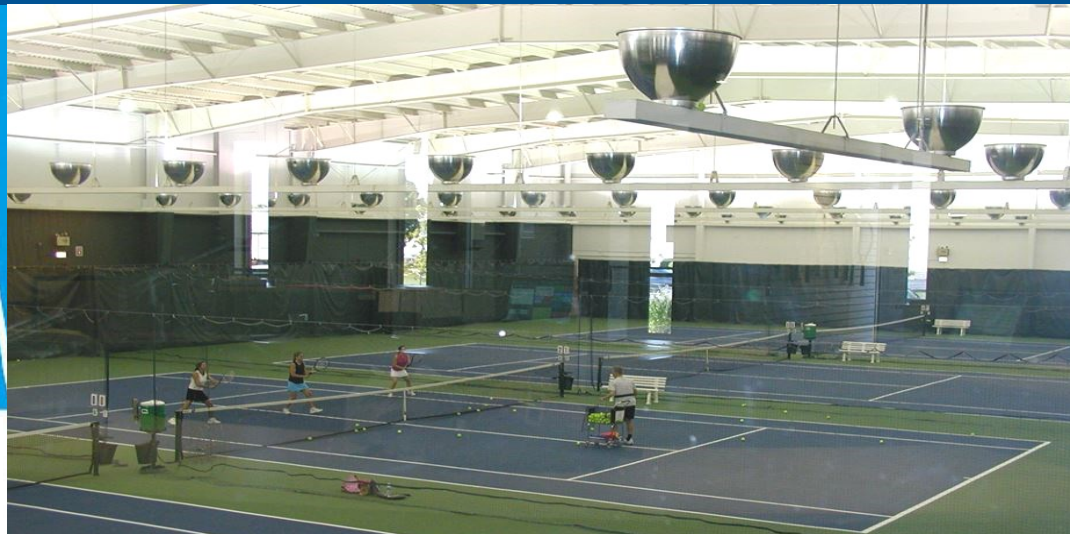

# TENNIS CLUB

7686 N. CALDWELL  
NILES, IL 60714  
847-967-1400

Put your company in the middle of the action at Tam Tennis Club! Home to USTA Tennis Tournaments, the Greater Suburban Tennis League, Junior and Adult Tennis programs, and a wide variety of fitness classes, Tam Tennis Club receives thousands of visitors through its doors each week! Sponsorships help enhance our tennis and fitness programs by keeping costs affordable for individuals and families.

## FEATURES:

8 INDOOR TENNIS  
COURTS

RACQUETBALL  
COURT

LOCKER ROOMS

WHIRLPOOLS

FITNESS ROOM

AEROBIC ROOM